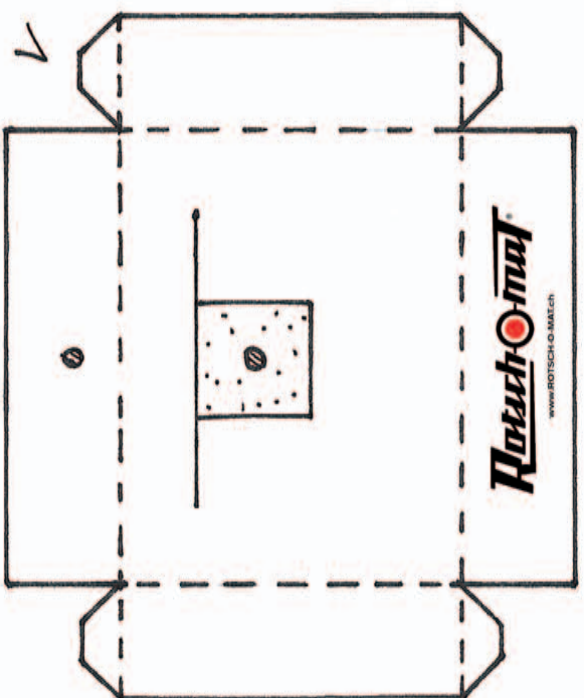

Christian Schenker Bastelbogen

2006

Designed by:
Roger Weber | Postfach 4240 | 5001 Aarau

www.ROTSCH-O-MATCH

Rotsch-O-Match

5