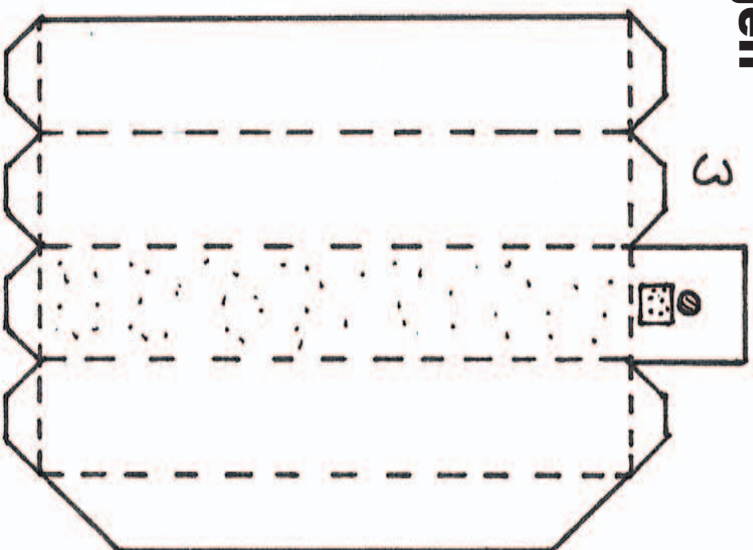

Christian Schenker Bastelbogen

2006

Designed by:
Roger Weber | Postfach 4240 | 5001 Aarau

www.ROTSCH-O-MATCH

Rotsch-O-Match

5